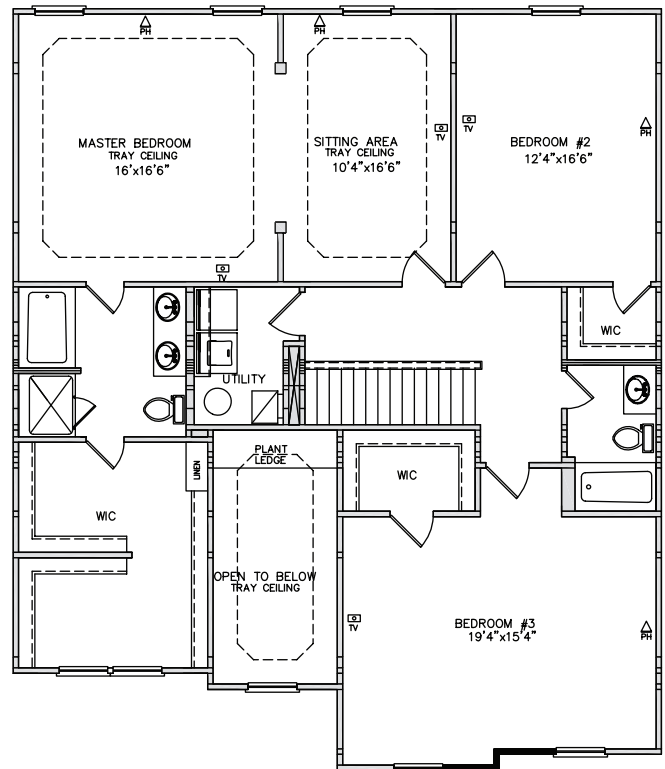

4 BEDROOM ■ 3 BATH
3105 SQUARE FEET

Vinyl Front Elevation

Brick Accent Elevation

Fred Williams Homebuilder is a proud builder of Energy Star Certified Homes

FredWilliamsHomes.com

Builder will not discriminate on the basis of race, color, religion, national origin, sex, handicap, or familial status. Square footages are approximate and are subject to change without notice. Square footage should not be relied upon for any reason. Floor plan and elevation are for illustrative purpose and not intended for contractual purpose.

4 BEDROOM ■ 3 BATH
 3105 SQUARE FEET

FIRST FLOOR PLAN

SECOND FLOOR PLAN