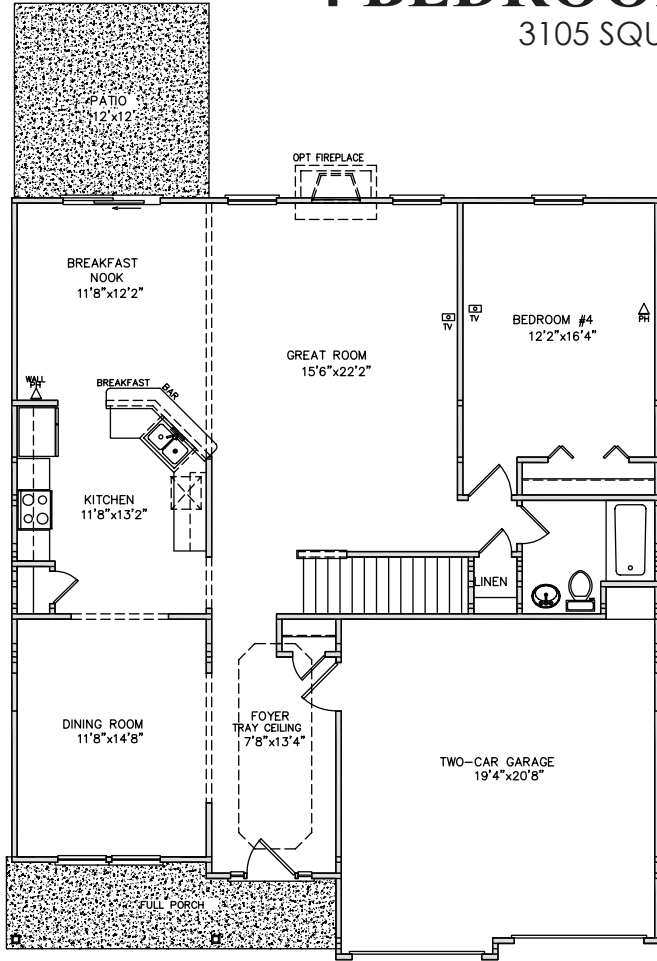

4 BEDROOM ■ 3 BATH
3105 SQUARE FEET

Vinyl Front Elevation

Brick Accent Elevation

Fred Williams Homebuilder is a proud builder of Energy Star Certified Homes

FredWilliamsHomes.com

Builder will not discriminate on the basis of race, color, religion, national origin, sex, handicap, or familial status. Square footages are approximate and are subject to change without notice. Square footage should not be relied upon for any reason. Floor plan and elevation are for illustrative purpose and not intended for contractual purpose.

4 BEDROOM ■ 3 BATH
 3105 SQUARE FEET

FIRST FLOOR PLAN

SECOND FLOOR PLAN