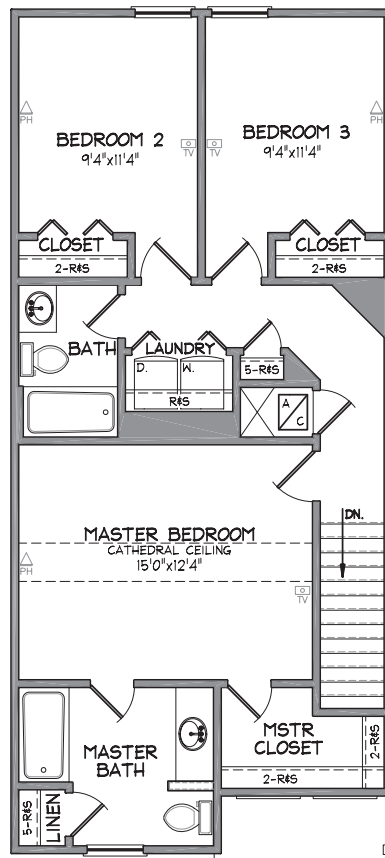

**3 BEDROOM ■ 2.5 BATH**  
1475 SQUARE FEET

**VINYL FRONT ELEVATION**

ELEVATIONS MAY VARY ON THE 11 UNIT BUILDING. SEE LAYOUT FOR ACCURATE FRONT ELEVATION.

**FIRST FLOOR PLAN**

**SECOND FLOOR PLAN**

**MASTER BATH SUITE OPTION**