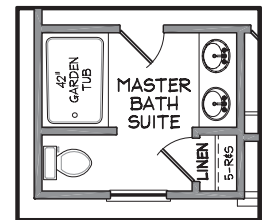

**3 BEDROOM ■ 2.5 BATH**  
1475 SQUARE FEET

**VINYL FRONT ELEVATION**

ELEVATIONS MAY VARY ON THE 11 UNIT BUILDING. SEE LAYOUT FOR ACCURATE FRONT ELEVATION.

**FIRST FLOOR PLAN**

**SECOND FLOOR PLAN**

**MASTER BATH SUITE OPTION**