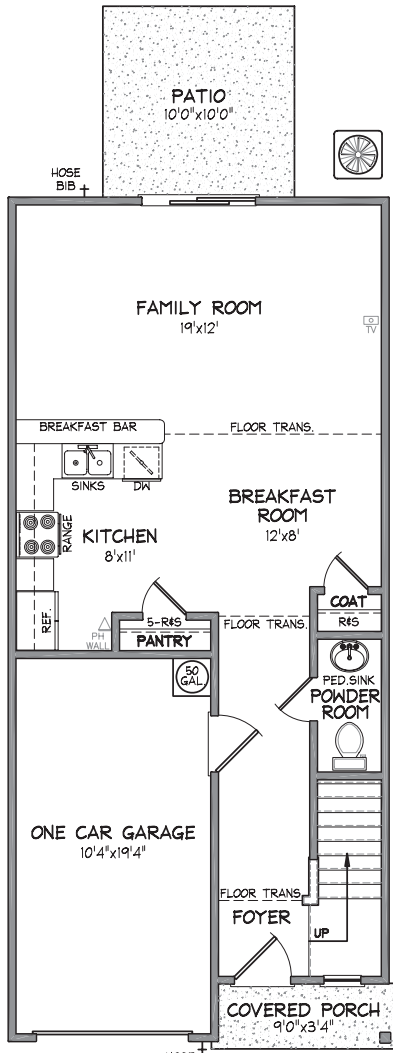

**3 BEDROOM ■ 2.5 BATH**  
1475 SQUARE FEET

**VINYL FRONT ELEVATION**

ELEVATIONS MAY VARY ON THE 11 UNIT BUILDING. SEE LAYOUT FOR ACCURATE FRONT ELEVATION.

**FIRST FLOOR PLAN**

**SECOND FLOOR PLAN**

**MASTER BATH SUITE OPTION**