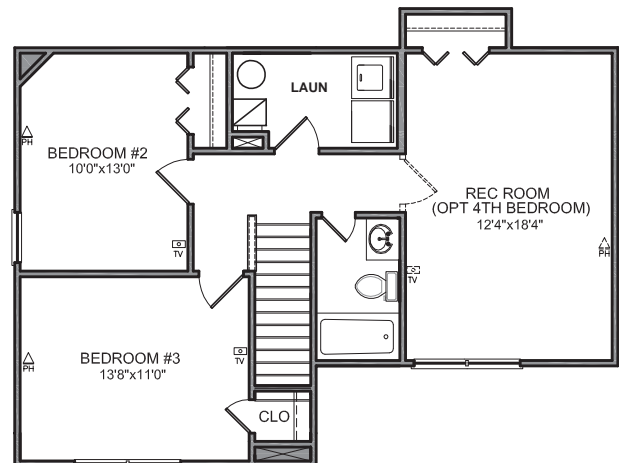

**1800 HERITAGE**

3 Bedrooms | 2.5 Baths  
1800 Sq. Ft.

Optional Carriage Elevation

First Floor

Double Vanity Option

Second Floor

[FredWilliamsHomes.com](http://FredWilliamsHomes.com)

Floor plan and elevation are for illustrative purpose and not intended for contractual purpose. Square footages are approximate and are subject to change without notice. Home site selection may determine floor plan layout. Square footage should not be relied upon for any reason. Plan is property of the builder. Builder will not discriminate on the basis of race color religion national origin sex handicap or familial status. Marketed by Fred Williams New Home Sales Inc.  
Revised | 03.11.10

Optional Brick Elevation

Vinyl Elevation