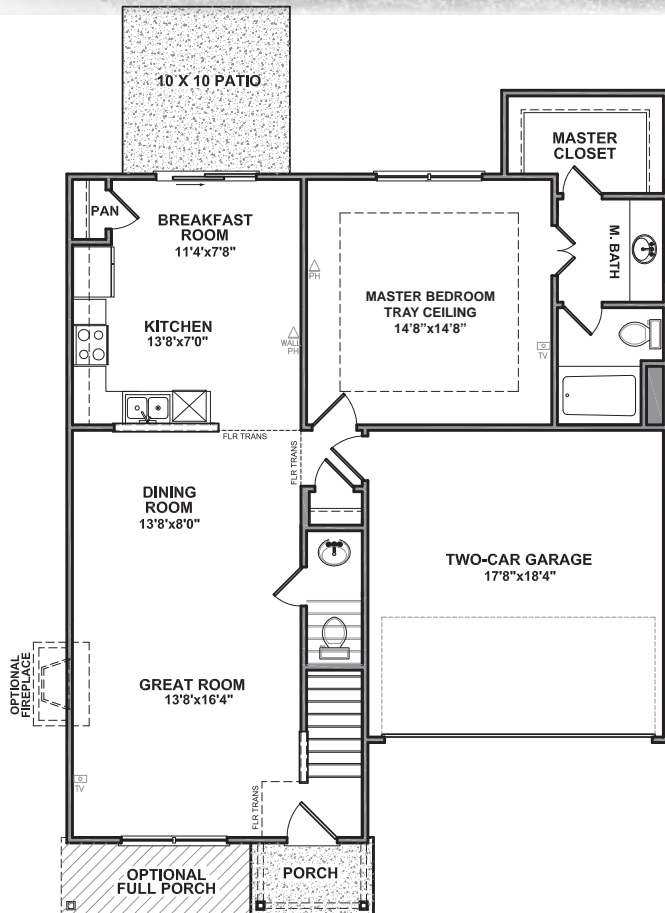

**1800 HERITAGE**

3 Bedrooms | 2.5 Baths  
1800 Sq. Ft.

Optional Carriage Elevation

First Floor

Double Vanity Option

Second Floor

[FredWilliamsHomes.com](http://FredWilliamsHomes.com)

Floor plan and elevation are for illustrative purpose and not intended for contractual purpose. Square footages are approximate and are subject to change without notice. Home site selection may determine floor plan layout. Square footage should not be relied upon for any reason. Plan is property of the builder. Builder will not discriminate on the basis of race color religion national origin sex handicap or familial status. Marketed by Fred Williams New Home Sales Inc.  
Revised | 03.11.10

Optional Brick Elevation

Vinyl Elevation